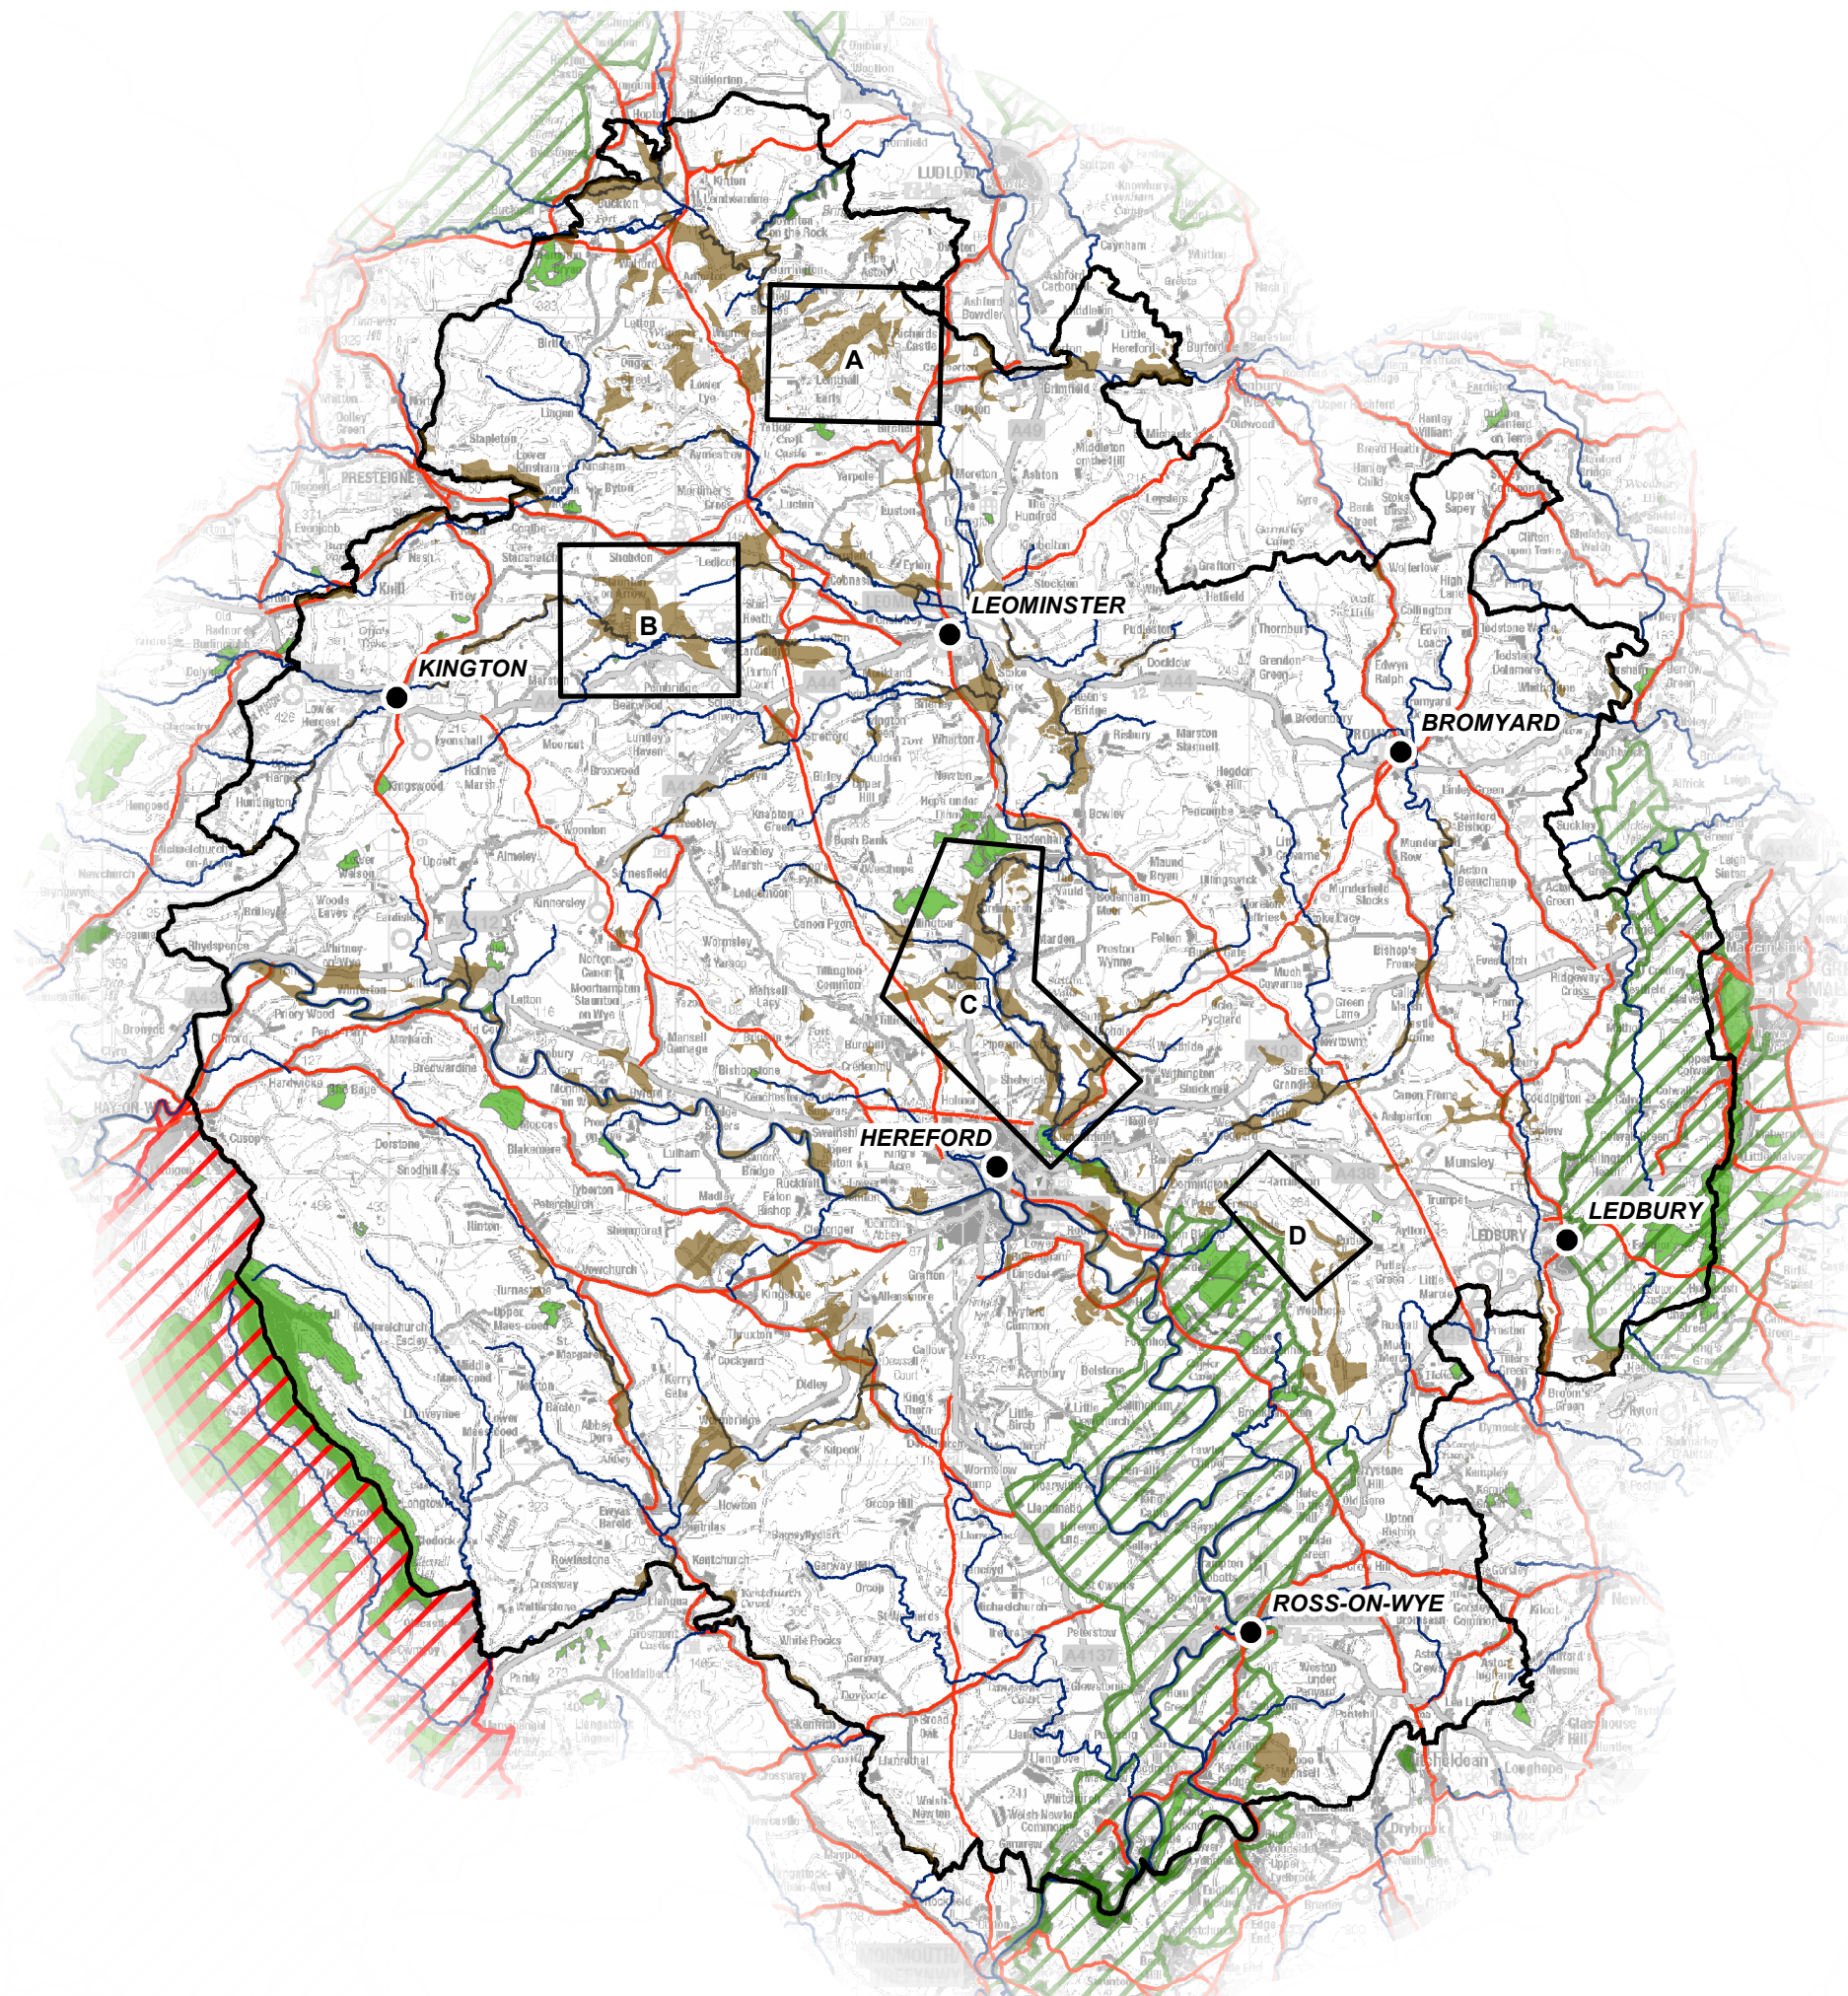

Herefordshire Minerals and Waste Local Plan

Figure 6
Key Diagram

-  Brecon Beacons National Park
-  AONB
-  Natura2000 Sites
-  UK Ecological Designations
-  Preferred Areas of Search
-  Areas of reserve
-  Major Rivers
-  Major Roads

SCALE: 1:260,000 @ A3 DATE: 23/03/2018